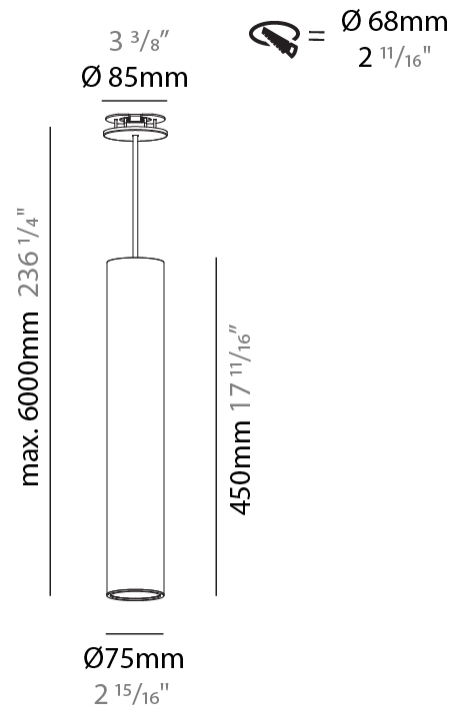

GENERAL

Series: Hangover
Subseries: Hangover Monopoint Recessed Canopy
Brand: Prolicht
Division: Architectural
Mounting Type: Suspension
Mounting Location: Ceiling
Subcategory: Pendant

PHYSICAL

Shape: Cylinder
Diameter (mm): 75
Diameter (in): 2 ¹⁵ / ₁₆
Height (mm): 450
Height (in): 17 ¹¹ / ₁₆
Max. Overall Height (mm): 2450
Max. Overall Height (in): 96 ⁷ / ₁₆
Light Distribution: Downlight
Diffuser: Shine Ring 0-6
Fixture Finish: SSR / BKV / CWI / CRY / HAB / UFT / ITA / RUA / FTG / MYG / LOD / PUS / FRO / FUP / KIA / POP / BLS / SPG / MEY / GOH / GUM / CHC / COM / ABZ / JAG / OBR / MOS / ROR
Fixture Material: Aluminum
Cable Details: 2000mm / 6000mm Cable in White / Black / Orange / Red
Cut-out Measurements: 68mm / 2 11/16"

OPTICAL

Reflector: 18 / 36 / 52

RATINGS AND CERTIFICATIONS

Certified By: Certified for North American Standards
IP rating: IP20

HANGOVER MONOPOINT RECESSED CANOPY SUSPENSION

A300161-

PROJECT
TYPE
SPECIFIER
QUANTITY
DATE

GENERAL

Series: Hangover
 Subseries: Hangover Monopoint Surface Canopy
 Brand: Prolicht
 Division: Architectural
 Mounting Type: Suspension
 Mounting Location: Ceiling
 Subcategory: Pendant

PHYSICAL

Shape: Cylinder
 Diameter (mm): 75
 Diameter (in): 2 ¹⁵/₁₆
 Height (mm): 450
 Height (in): 17 ¹¹/₁₆
 Max. Overall Height (mm): 2450
 Max. Overall Height (in): 96 ⁷/₁₆
 Light Distribution: Downlight
 Diffuser: Shine Ring 0-6
 Fixture Finish: SSR / BKV / CWI / CRY / HAB / UFT / ITA / RUA / FTG / MYG / LOD / PUS / FRO / FUP / KIA / POP / BLS / SPG / MEY / GOH / GUM / CHC / COM / ABZ / JAG / OBR / MOS / ROR
 Fixture Material: Aluminum
 Cable Details: 2000mm / 6000mm Cable in White / Black / Orange / Red