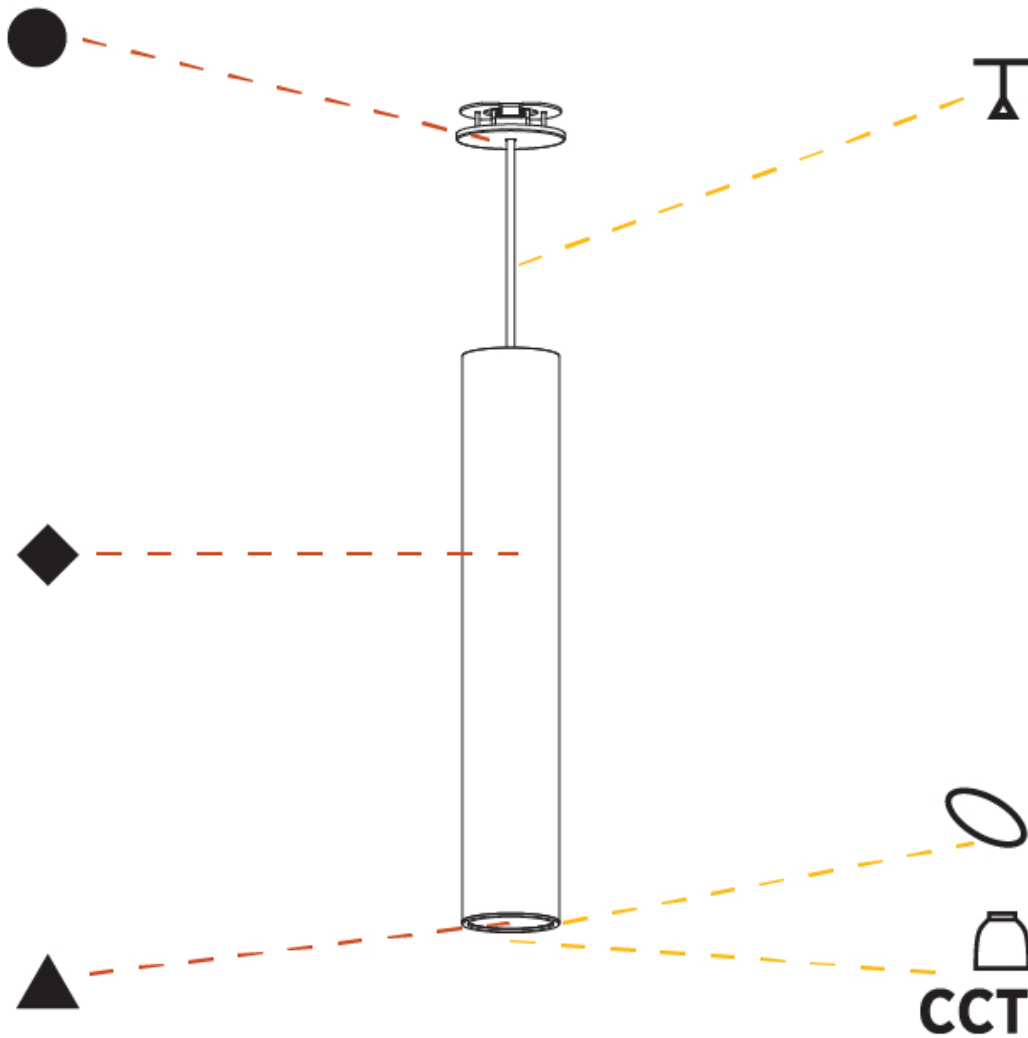

GENERAL

Series: Hangover
Subseries: Hangover Monopoint Recessed Canopy
Brand: Prolicht
Division: Architectural
Mounting Type: Suspension
Mounting Location: Ceiling
Subcategory: Pendant

PHYSICAL

Shape: Cylinder
Diameter (mm): 75
Diameter (in): 2 ¹⁵ / ₁₆
Height (mm): 450
Height (in): 17 ¹¹ / ₁₆
Max. Overall Height (mm): 2450
Max. Overall Height (in): 96 ⁷ / ₁₆
Light Distribution: Downlight
Diffuser: Shine Ring 0-6
Fixture Finish: SSR / BKV / CWI / CRY / HAB / UFT / ITA / RUA / FTG / MYG / LOD / PUS / FRO / FUP / KIA / POP / BLS / SPG / MEY / GOH / GUM / CHC / COM / ABZ / JAG / OBR / MOS / ROR
Fixture Material: Aluminum
Cable Details: 2000mm / 6000mm Cable in White / Black / Orange / Red
Cut-out Measurements: 68mm / 2 11/16"

OPTICAL

Reflector: 18 / 36 / 52

RATINGS AND CERTIFICATIONS

Certified By: Certified for North American Standards
IP rating: IP20

HANGOVER MONOPOINT RECESSED CANOPY SUSPENSION

A300161-

PROJECT
TYPE
SPECIFIER
QUANTITY
DATE

GENERAL

Series: Hangover
 Subseries: Hangover Monopoint Surface Canopy
 Brand: Prolicht
 Division: Architectural
 Mounting Type: Suspension
 Mounting Location: Ceiling
 Subcategory: Pendant

PHYSICAL

Shape: Cylinder
 Diameter (mm): 75
 Diameter (in): 2 ¹⁵/₁₆
 Height (mm): 450
 Height (in): 17 ¹¹/₁₆
 Max. Overall Height (mm): 2450
 Max. Overall Height (in): 96 ⁷/₁₆
 Light Distribution: Downlight
 Diffuser: Shine Ring 0-6
 Fixture Finish: SSR / BKV / CWI / CRY / HAB / UFT / ITA / RUA / FTG / MYG / LOD / PUS / FRO / FUP / KIA / POP / BLS / SPG / MEY / GOH / GUM / CHC / COM / ABZ / JAG / OBR / MOS / ROR
 Fixture Material: Aluminum
 Cable Details: 2000mm / 6000mm Cable in White / Black / Orange / Red